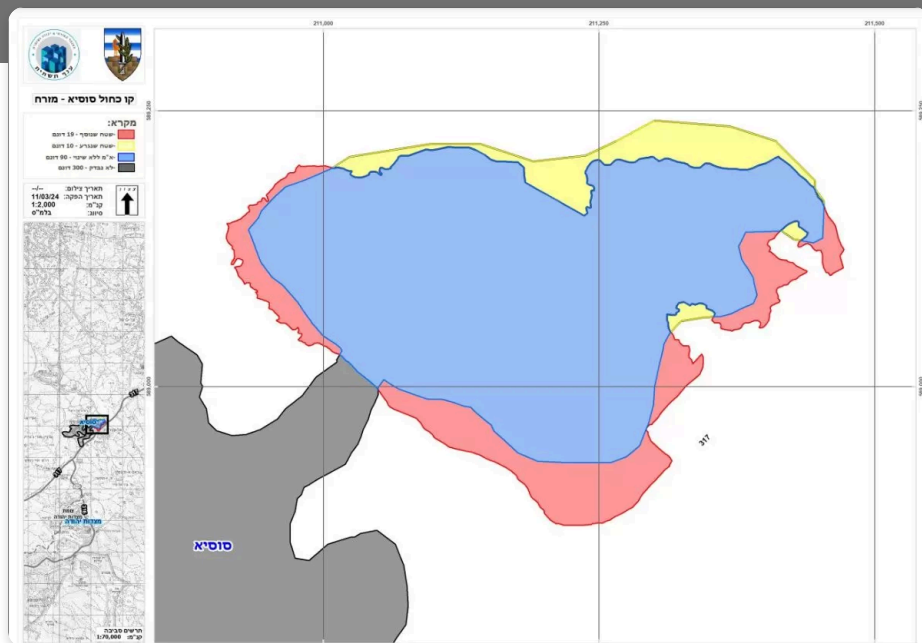

Blue Line crew confirms the confiscation of lands in Susiya/Hebron

2024-03-10

خريطة الأمر العسكري، وخريطة الأمر العسكري ذاته من العام 1982

This March, specifically on March 10, in order to review the borders associated with the Hebron Governorate, the Blue Line crew of the occupation civil administration, assigned to review the lands declared as state lands, convened, and as a result it changed the borders of an area declared as state lands since 1982.

The change brought Lands from the advertisement, and he added other land areas to the advertisement, the targeted area in Hebron Governorate, specifically the Yatta/Susya/Wadi al-Suwayd area.

The area that was expropriated was 10 dunums and is colored yellow, while the area that was confiscated and added to the previous order was 19 dunums and is marked in red, while the map indicated that the total area declared in 1982 was 90 dunums.